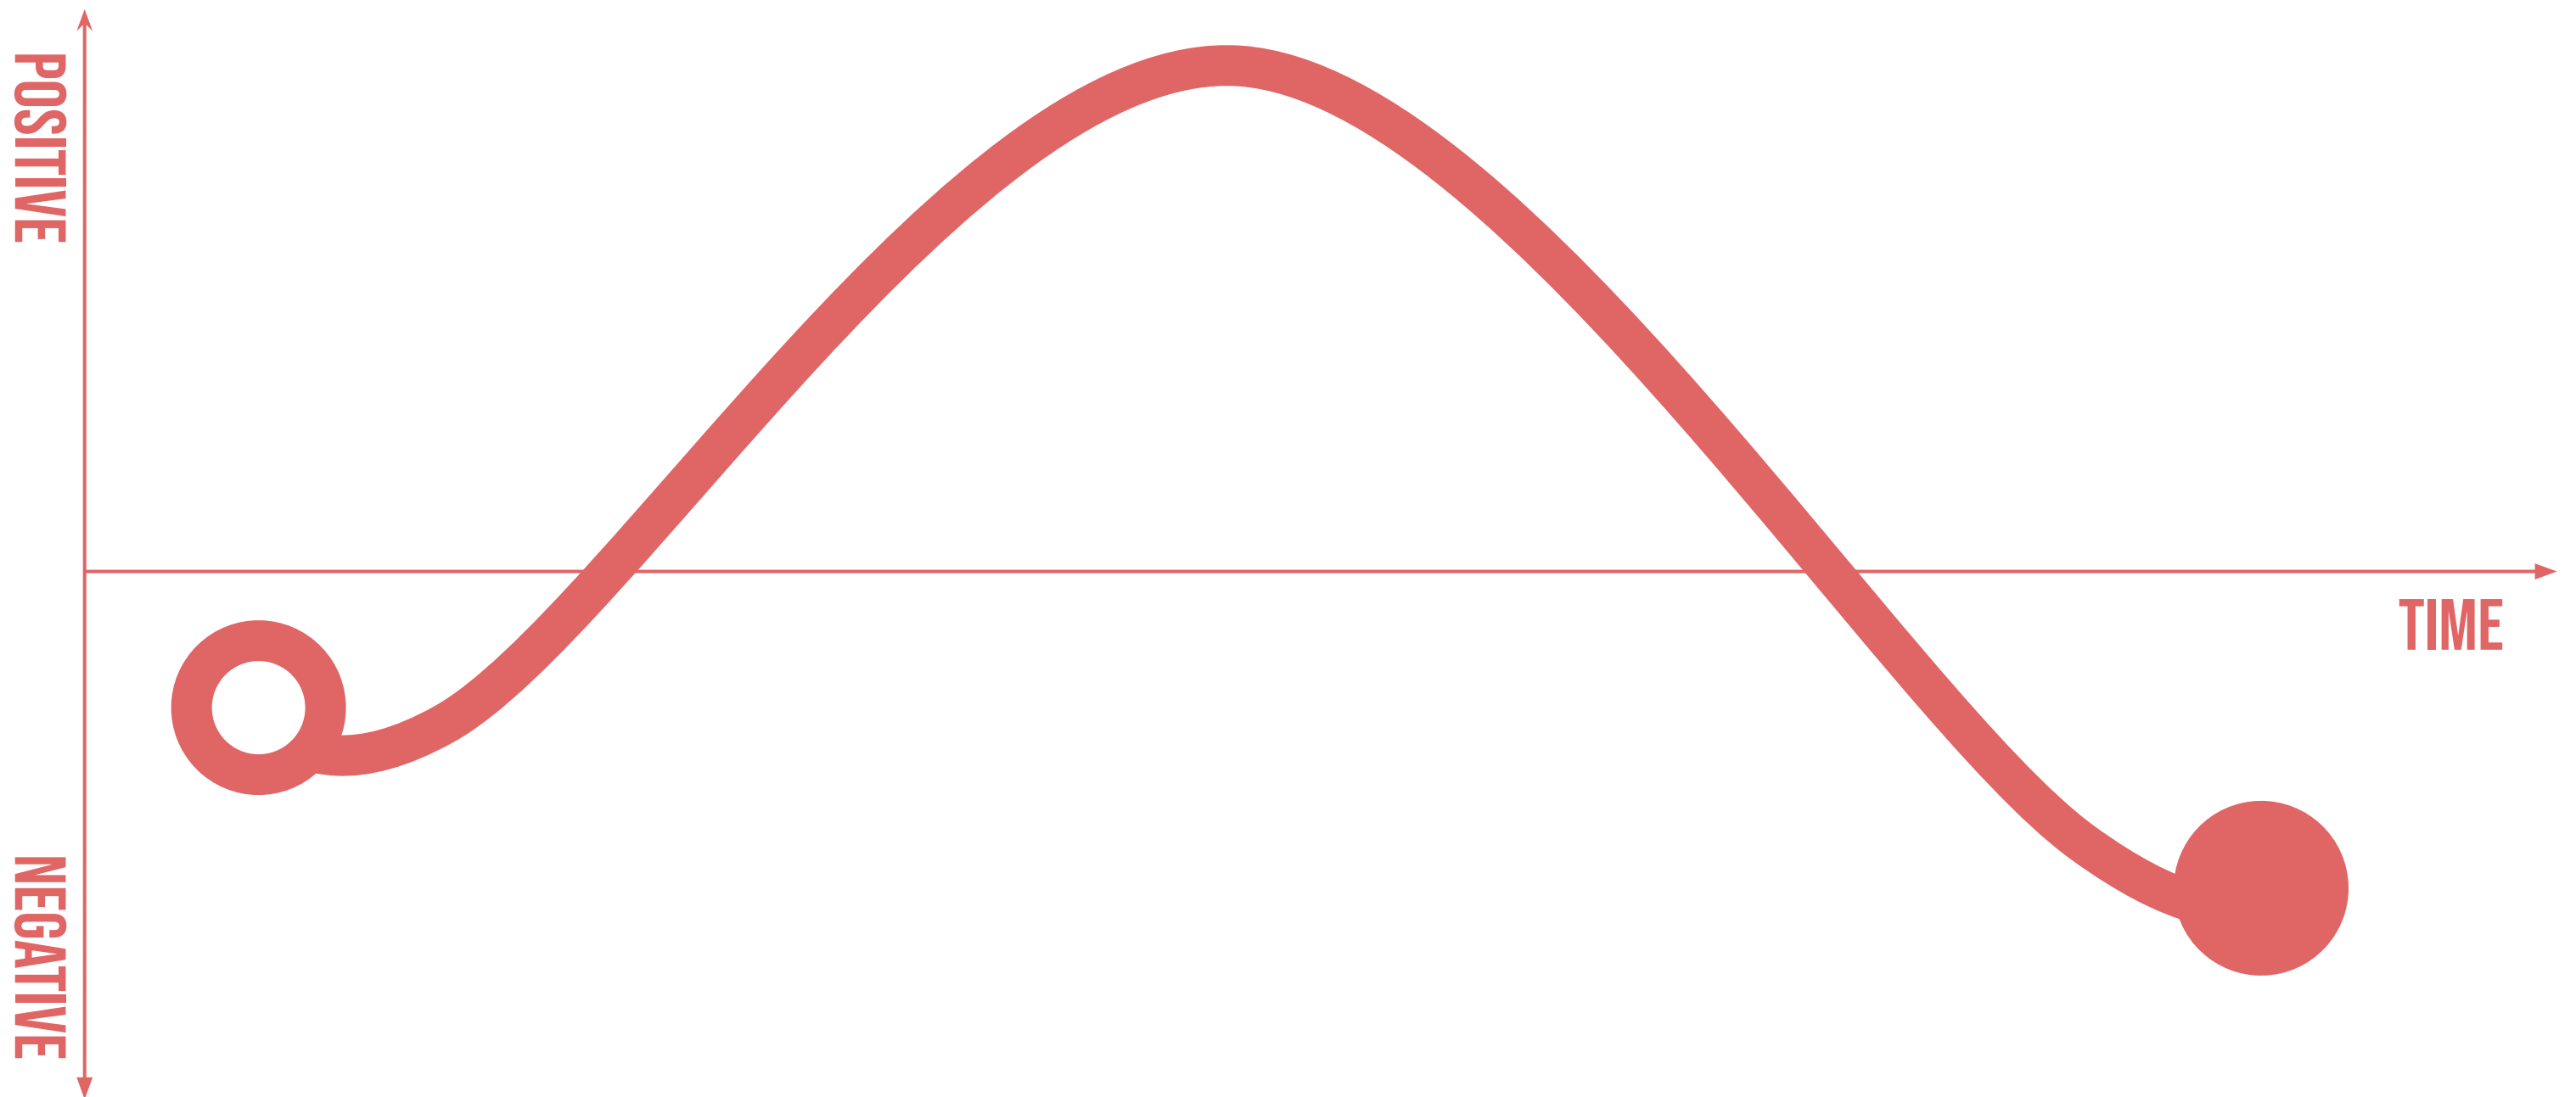

ICARUS

The protagonist flies too close to the sun and is burned.