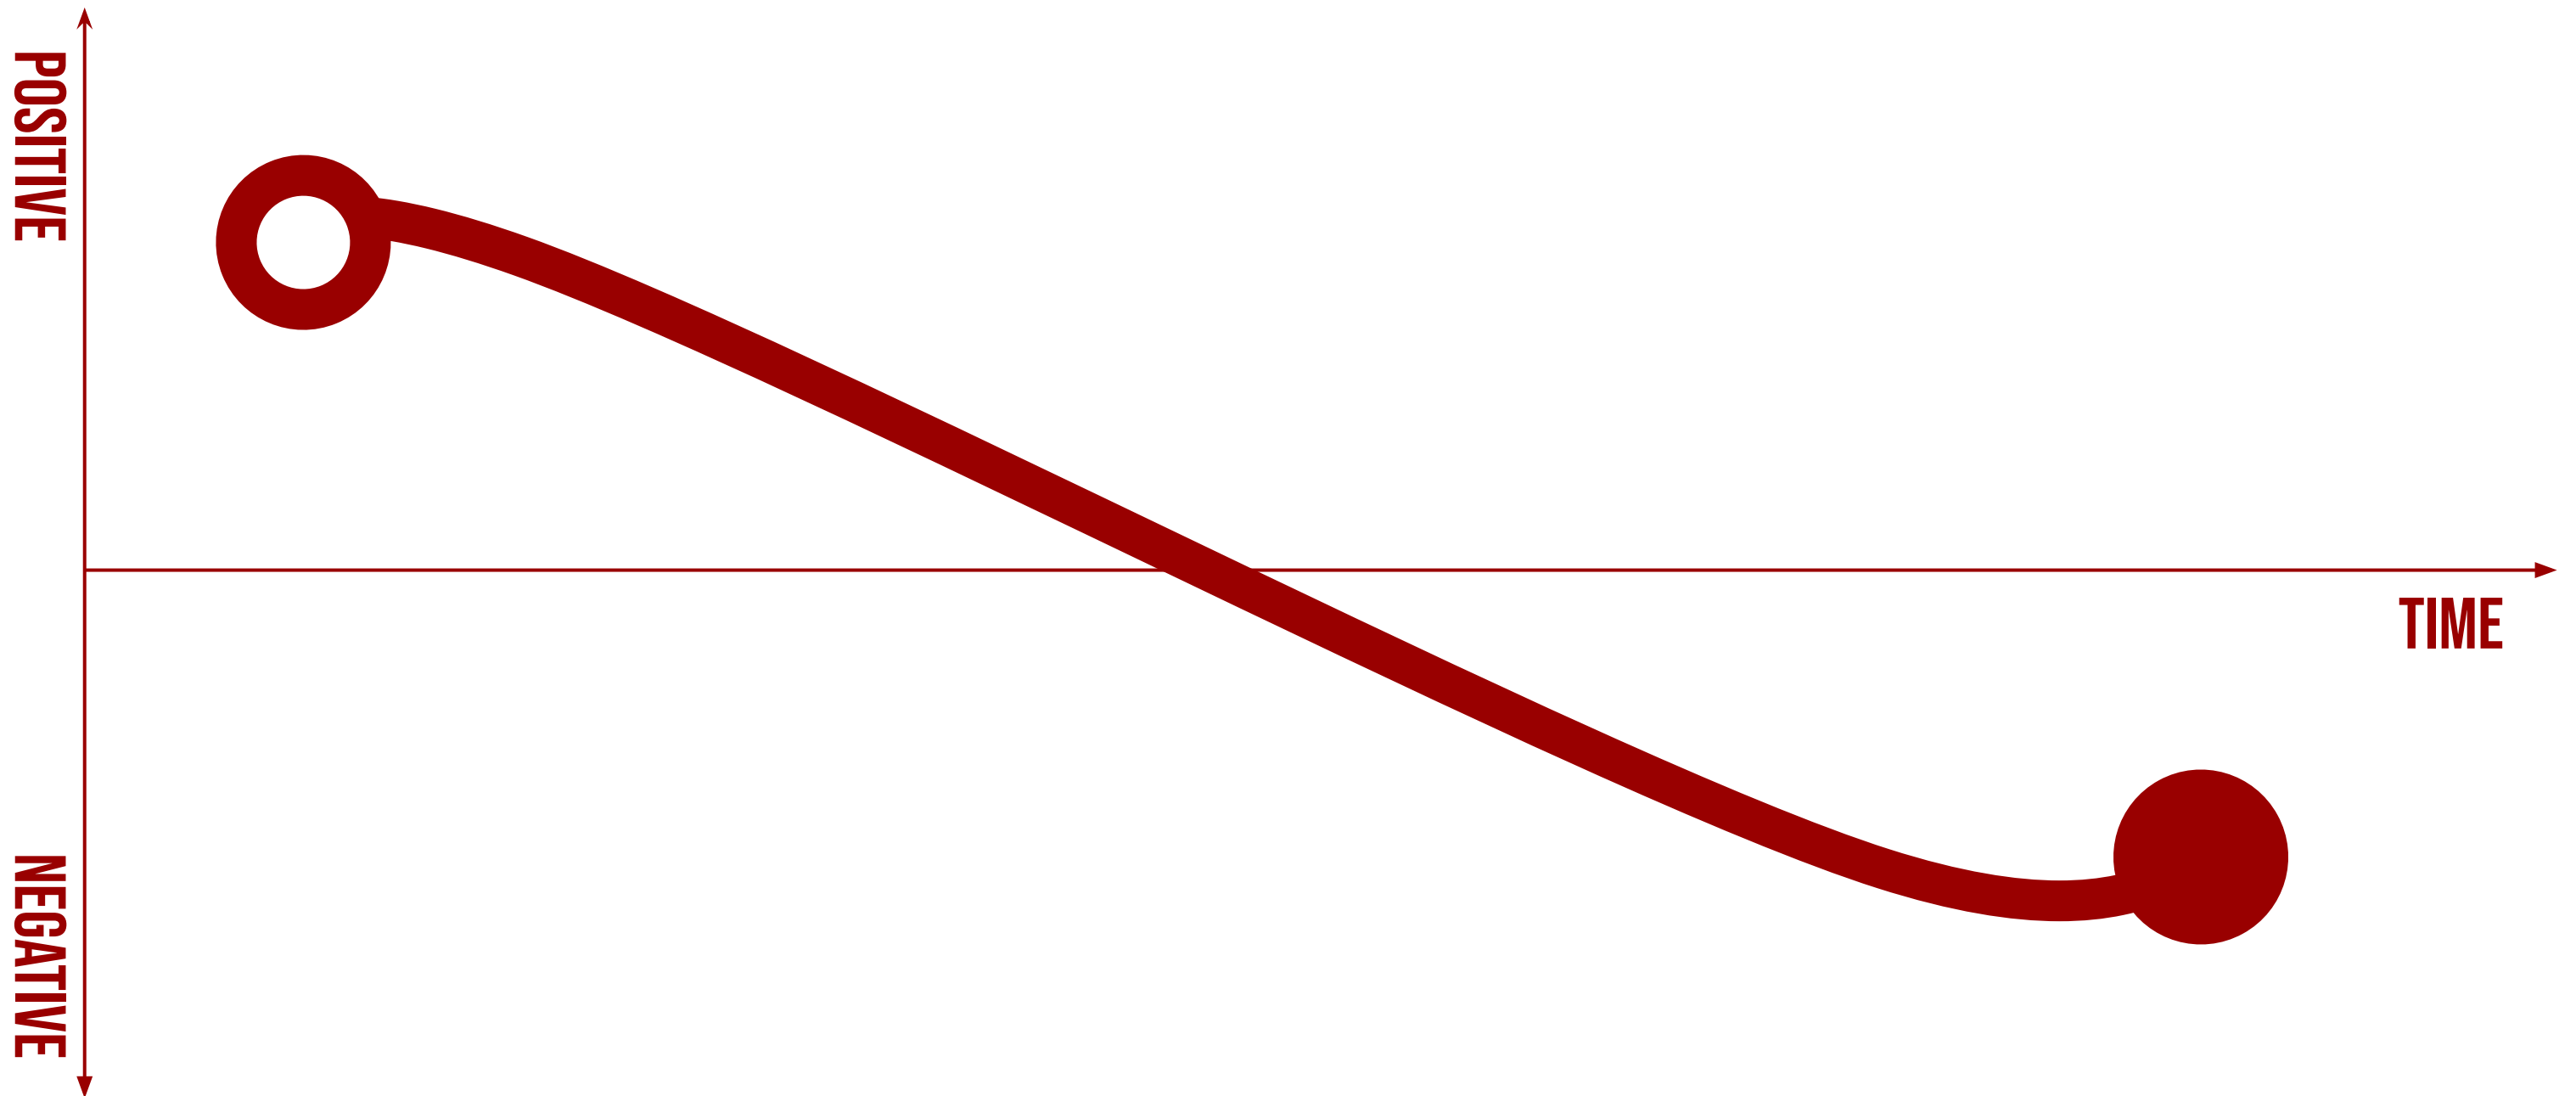

## WHAT IS A STORY ARC?

A story arc is a way to show the intensity or mood of a story in the form of a diagram. The arcs in this collection focus on whether the mood and development is positive or negative throughout the story.

# TRAGEDY

A story arc that develops from positive to negative.